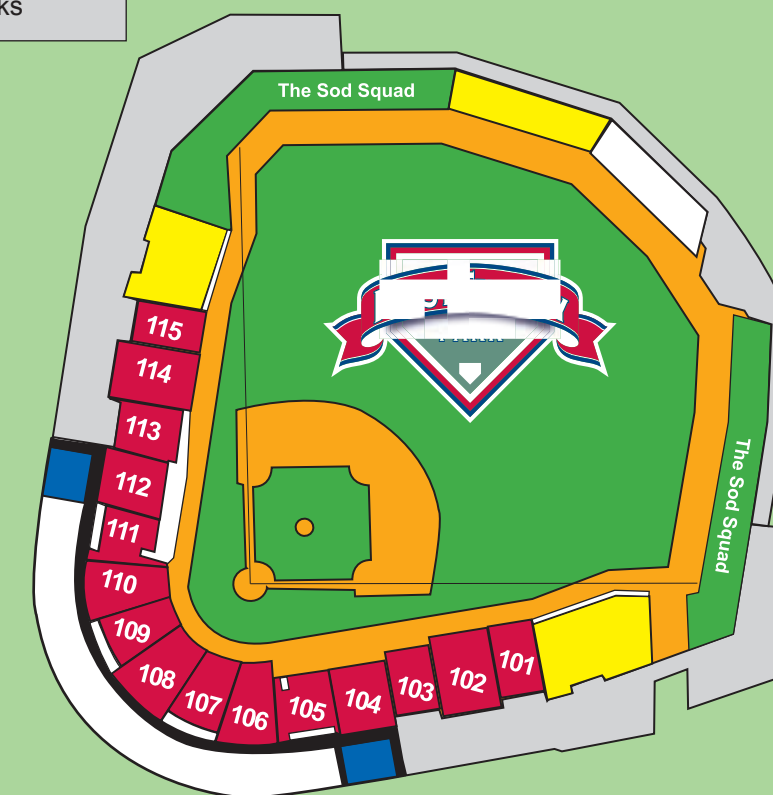

FIRSTENERGY PARK
2 Stadium Way - Lakewood, NJ 08701

DIRECTIONS, BALLPARK MAP & TICKET PRICES

For directions please call (732) 901-7000

or

visit us online at www.blueclaws.com.